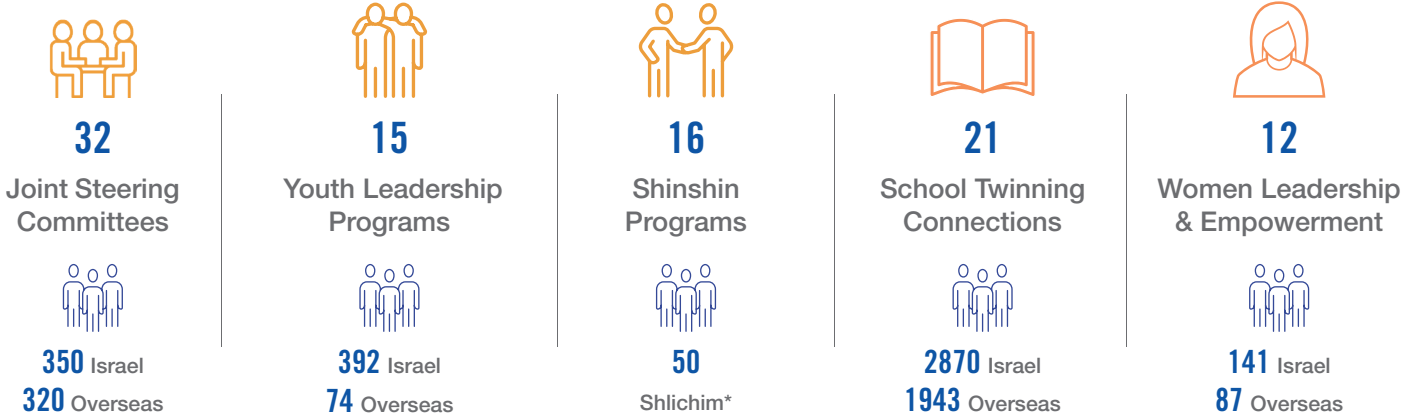

IMPACT

165 Jewish and Israeli communities in 40 city-to-city and region-to-region Partnerships, engaging thousands of participants each year in meaningful, ongoing connections between Israelis and Jews from around the world.

4 MODELS OF PARTNERSHIP TODAY INCLUDE:

- Twining communities geographically
- A Consortium of number of communities
- A triple Global Partnership
- Thematic Partnerships

2022 GLOBAL INITIATIVES THROUGH THE PARTNERSHIP NETWORK:

2022 MAIN ACTIVITIES

For more information, contact: Dr. Ravit Ochayon: ravitm@jafi.org

*Shlichim are young Israelis who serve in Jewish communities