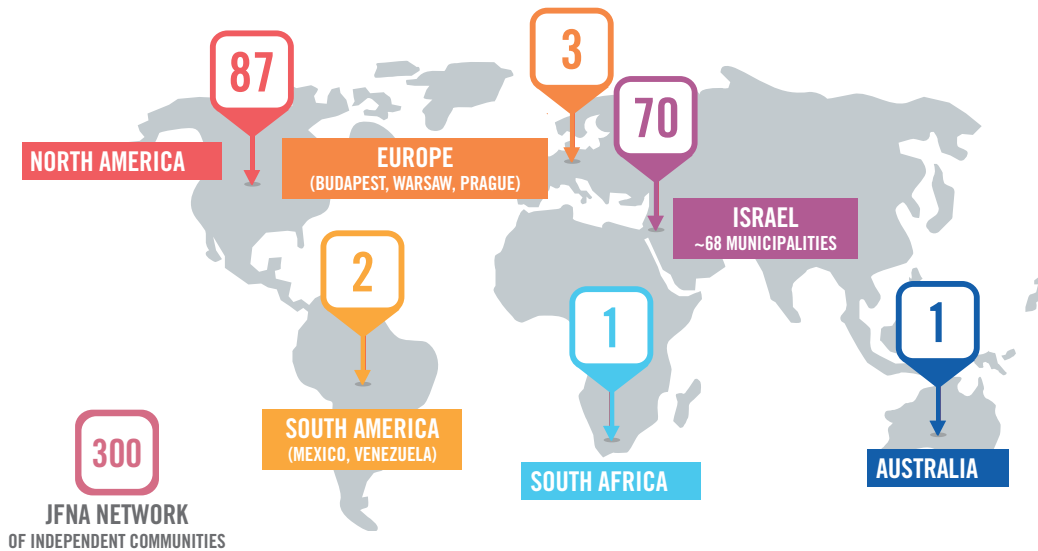

43 PARTNERSHIPS AROUND THE WORLD Connecting Jewish Communities with Israel

PARTNERSHIP NETWORK IN ISRAEL